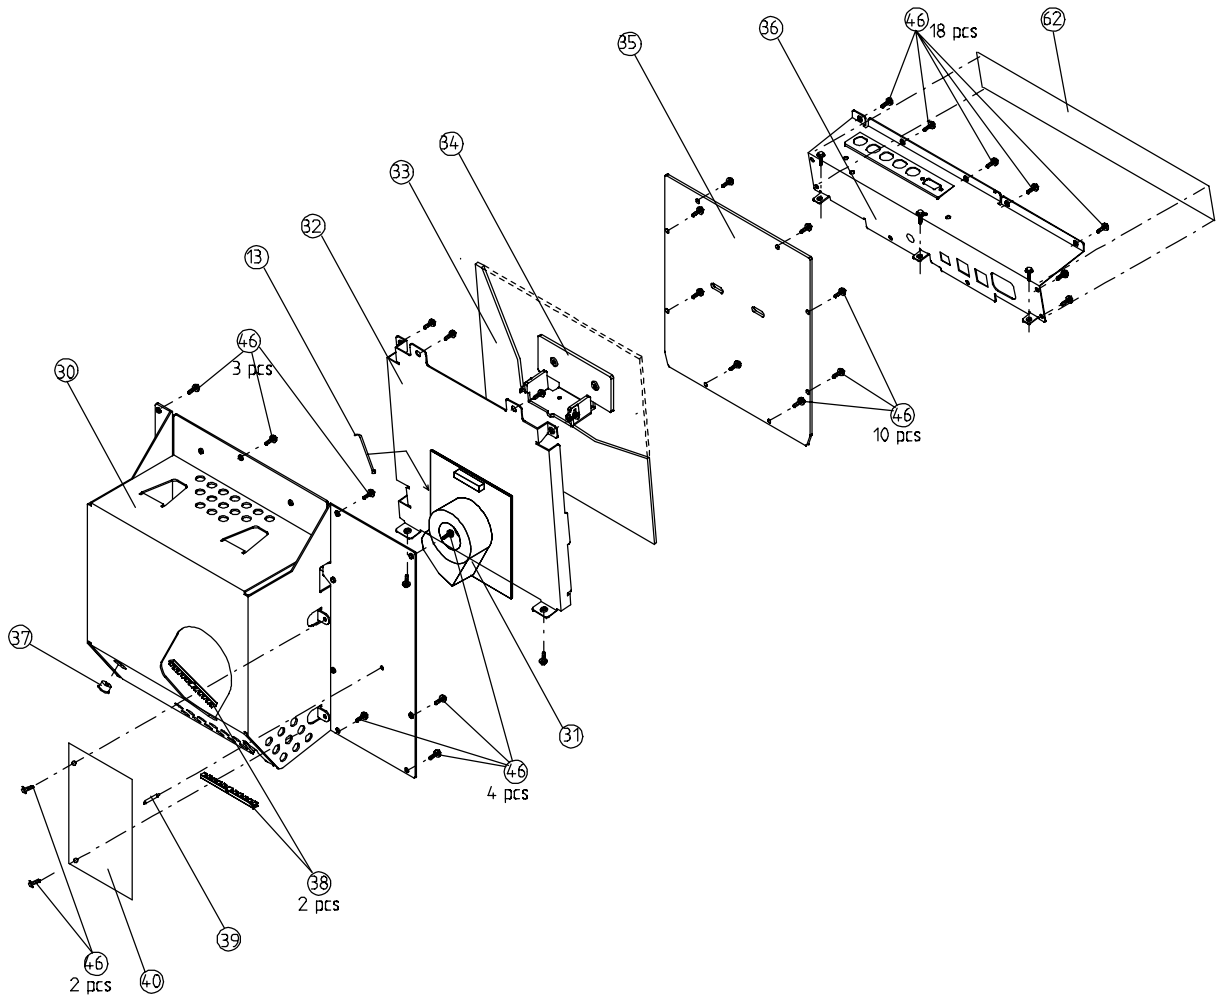

Spare Parts

P/N	Description	Emission	Prod P/N
445X pro	21 NOKIA ROOSTER	TCO	445T051
445X pro	21 NOKIA ROOSTER USA	TCO	445T059

Item no	Description	Code	PG	Model
01	Bezel assembly	UDX100	29	
02	Picture Tube CDT M51LCJ183X25(F)	NM1024	73	
06	Friction plate	UL0137	02	
07	Washer M6X18X1,6	WL0175	01	
08	Screw	WC0371	01	
09	Badge NOKIA	UA1243	08	
10	Demagn.coil 21	FD0216	25	
11	Grounding wire	SE2664	08	
12	Degaussing coil holder	UG1022	03	
14	Control module (included in SMA193)	SMZ053	*	
15	Light pipe group	UA7108	03	
16	Button	UT1832	03	
17	Knob, small	UT1831	07	
18	Knob, big	UT1830	08	
43	Grounding wire	SE2651	06	
44	Nuloc nut	WJ0171	01	
47	Grounding spring	UC6902	04	
60	Grounding shield	UC6903	03	

Item no	Description	Code	PG	Model
13	Grounding spring	UC6895	02	
30	Video box	UC6888	20	
31	Crt-module (included in SMY)	SMH144	*	
32	Tube socket shield	UC6890	06	
33	Video amplifier	SMY039	48	
34	Heat sink	UC6891	07	
35	Rear plate	UC6892	12	
36	Connector panel	UC6889	08	
37	Snap bushing	UG0591	04	
62	Connector label	ZZ2800	02	

Item no	Description	Code	PG	Model
20	Grounding spring, side	UC6900	04	
21	Frame assy	UC6827	33	
22	Side plate, left	UC6825	17	
23	Side plate, right	UC6824	17	
24	Cover	UC6826	17	
25	Support (upper)	UC6832	15	
26	Insulator	UG0812	04	
27	Main board	SMA193	60	
28	M4X8 8.8	WA0749	01	
45	Pt-screw KB 40X20	WC0354	01	
46	Hex plate screw	WC0036	01	
48	Grounding spring	UC6898	03	
49	Support button	UG0778	01	
50	Washer	WL0217	01	
51	Washer	UC6781	04	

Item no	Description	Code	PG	Model
41	Type label 445P	ZZ2755	12	
42	Rear cover	UD0430	32	
45	Pt-screw KB 40X20	WC0354	01	
60	Stand assembly	UDX047	30	

Item no	Description	Code	PG	Model
Cables:				
	Mains Cable 3x18AWG L=1,8m	QM0049	18	
Packing materials:				
	Bottom support	ZA1876	28	
	Top support	ZA1877	22	
	Addition support	ZA2506	13	
	Packing box 21	ZA2528	16	
Documents:				
	Users guide Nokia GE IT SW FI	ZF4524	09	051
	Users guide Nokia EN FR SP	ZF4523	09	059
	Nokia monitor setup Win95	ZK0005	08	