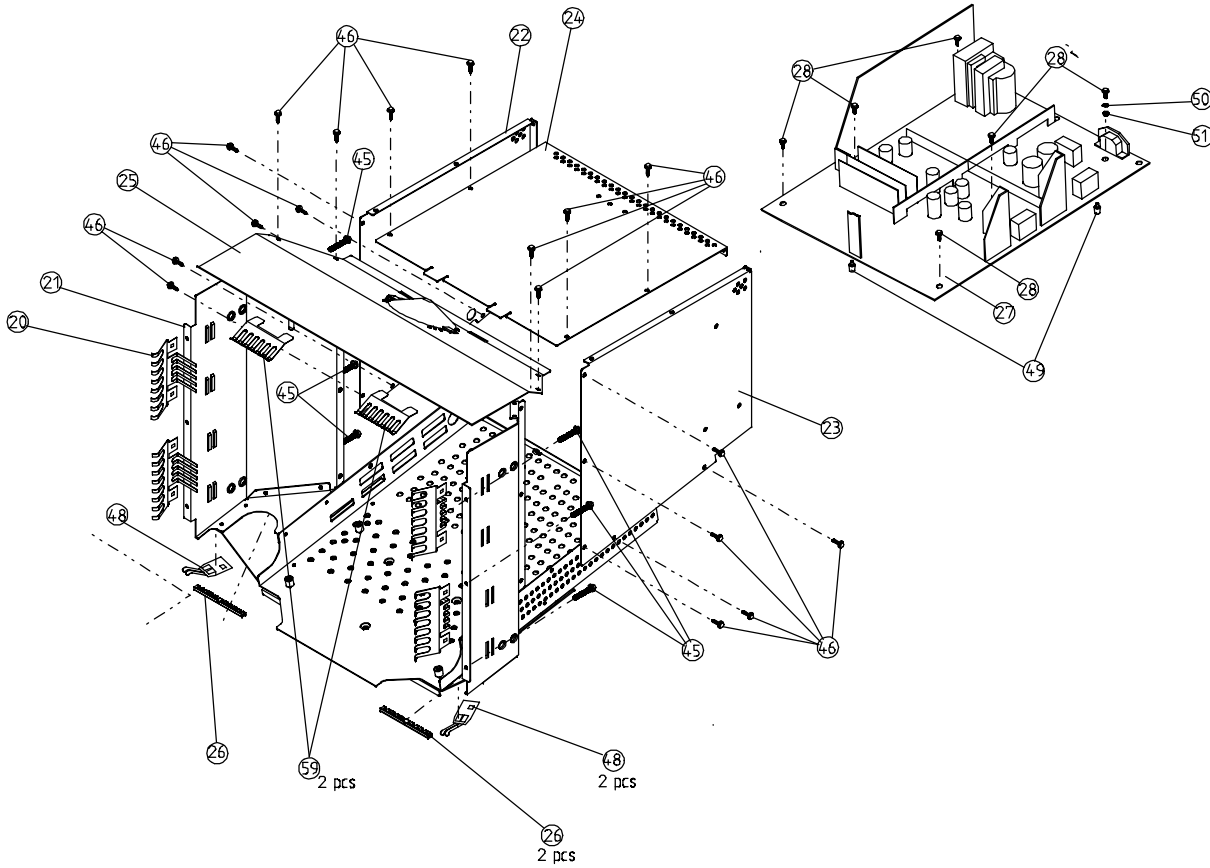

Spare Parts

P/N	Description	Emission	Prod P/N
445X pro	21 NOKIA ROOSTER	TCO	445T051
445X pro	21 NOKIA ROOSTER USA	TCO	445T059

Item no	Description	Code	PG	Model
01	Bezel assembly	UDX100	29	
02	Picture Tube CDT M51LCJ183X25(F)	NM1024	73	
06	Friction plate	UL0137	02	
07	Washer M6X18X1,6	WL0175	01	
08	Screw	WC0371	01	
09	Badge NOKIA	UA1243	08	
10	Demagn.coil 21	FD0216	25	
11	Grounding wire	SE2664	08	
12	Degaussing coil holder	UG1022	03	
14	Control module (included in SMA193)	SMZ053	*	
15	Light pipe group	UA7108	03	
16	Button	UT1832	03	
17	Knob, small	UT1831	07	
18	Knob, big	UT1830	08	
43	Grounding wire	SE2651	06	
44	Nuloc nut	WJ0171	01	
47	Grounding spring	UC6902	04	
60	Grounding shield	UC6903	03	

Item no	Description	Code	PG	Model
13	Grounding spring	UC6895	02	
30	Video box	UC6888	20	
31	Crt-module (included in SMY)	SMH144	*	
32	Tube socket shield	UC6890	06	
33	Video amplifier	SMY039	48	
34	Heat sink	UC6891	07	
35	Rear plate	UC6892	12	
36	Connector panel	UC6889	08	
37	Snap bushing	UG0591	04	
62	Connector label	ZZ2800	02	

Item no	Description	Code	PG	Model
20	Grounding spring, side	UC6900	04	
21	Frame assy	UC6827	33	
22	Side plate, left	UC6825	17	
23	Side plate, right	UC6824	17	
24	Cover	UC6826	17	
25	Support (upper)	UC6832	15	
26	Insulator	UG0812	04	
27	Main board	SMA193	60	
28	M4X8 8.8	WA0749	01	
45	Pt-screw KB 40X20	WC0354	01	
46	Hex plate screw	WC0036	01	
48	Grounding spring	UC6898	03	
49	Support button	UG0778	01	
50	Washer	WL0217	01	
51	Washer	UC6781	04	