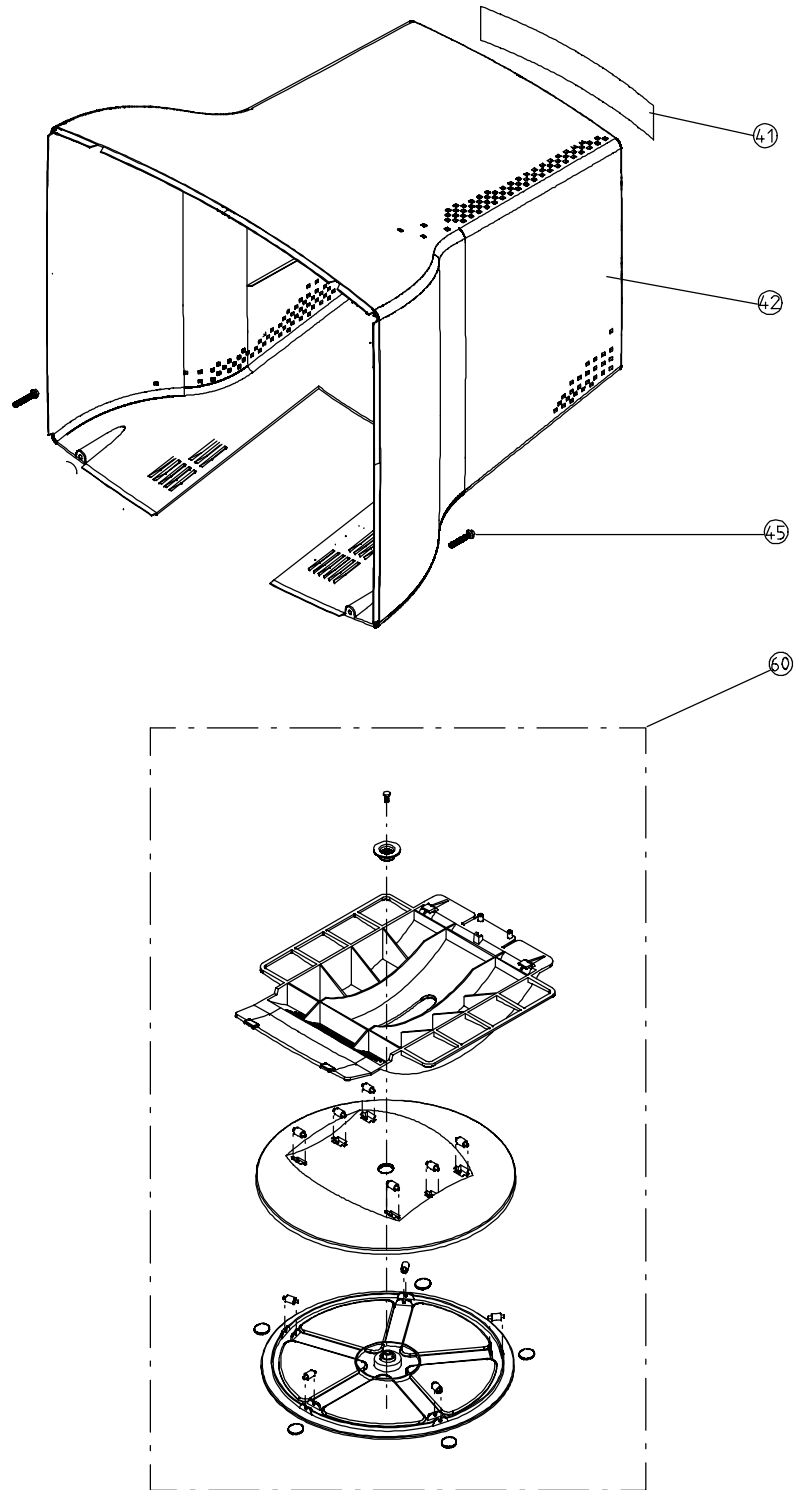

Spare Parts

P/N	Description	Emission	Prod P/N
445X pro	21 NOKIA ROOSTER	TCO	445T051
445X pro	21 NOKIA ROOSTER USA	TCO	445T059

Item no	Description	Code	PG	Model
01	Bezel assembly	UDX100	29	
02	Picture Tube CDT M51LCJ183X25(F)	NM1024	73	
06	Friction plate	UL0137	02	
07	Washer M6X18X1,6	WL0175	01	
08	Screw	WC0371	01	
09	Badge NOKIA	UA1243	08	
10	Demagn.coil 21	FD0216	25	
11	Grounding wire	SE2664	08	
12	Degaussing coil holder	UG1022	03	
14	Control module (included in SMA193)	SMZ053	*	
15	Light pipe group	UA7108	03	
16	Button	UT1832	03	
17	Knob, small	UT1831	07	
18	Knob, big	UT1830	08	
43	Grounding wire	SE2651	06	
44	Nuloc nut	WJ0171	01	
47	Grounding spring	UC6902	04	
60	Grounding shield	UC6903	03	

Item no	Description	Code	PG	Model
13	Grounding spring	UC6895	02	
30	Video box	UC6888	20	
31	Crt-module (included in SMY)	SMH144	*	
32	Tube socket shield	UC6890	06	
33	Video amplifier	SMY039	48	
34	Heat sink	UC6891	07	
35	Rear plate	UC6892	12	
36	Connector panel	UC6889	08	
37	Snap bushing	UG0591	04	
62	Connector label	ZZ2800	02	

Item no	Description	Code	PG	Model
20	Grounding spring, side	UC6900	04	
21	Frame assy	UC6827	33	
22	Side plate, left	UC6825	17	
23	Side plate, right	UC6824	17	
24	Cover	UC6826	17	
25	Support (upper)	UC6832	15	
26	Insulator	UG0812	04	
27	Main board	SMA193	60	
28	M4X8 8.8	WA0749	01	
45	Pt-screw KB 40X20	WC0354	01	
46	Hex plate screw	WC0036	01	
48	Grounding spring	UC6898	03	
49	Support button	UG0778	01	
50	Washer	WL0217	01	
51	Washer	UC6781	04	

Item no	Description	Code	PG	Model
41	Type label 445P	ZZ2755	12	
42	Rear cover	UD0430	32	
45	Pt-screw KB 40X20	WC0354	01	
60	Stand assembly	UDX047	30	

Item no	Description	Code	PG	Model
Cables:				
	Mains Cable 3x18AWG L=1,8m	QM0049	18	
Packing materials:				
	Bottom support	ZA1876	28	
	Top support	ZA1877	22	
	Addition support	ZA2506	13	
	Packing box 21	ZA2528	16	
Documents:				
	Users guide Nokia GE IT SW FI	ZF4524	09	051
	Users guide Nokia EN FR SP	ZF4523	09	059
	Nokia monitor setup Win95	ZK0005	08	