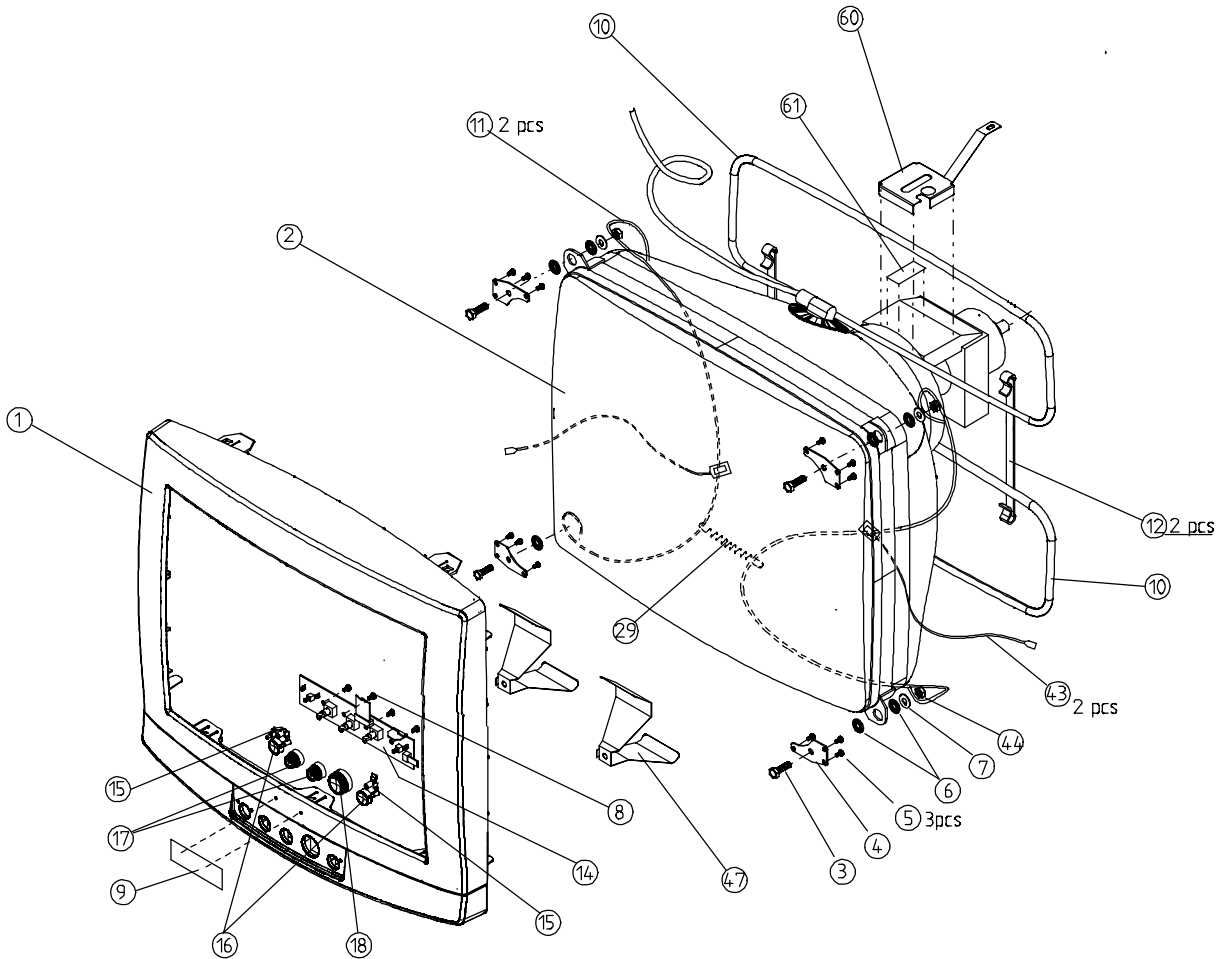

Spare Parts

P/N	Description	Emission	Prod P/N
445X pro	21 NOKIA ROOSTER	TCO	445T051
445X pro	21 NOKIA ROOSTER USA	TCO	445T059

Item no	Description	Code	PG	Model
01	Bezel assembly	UDX100	29	
02	Picture Tube CDT M51LCJ183X25(F)	NM1024	73	
06	Friction plate	UL0137	02	
07	Washer M6X18X1,6	WL0175	01	
08	Screw	WC0371	01	
09	Badge NOKIA	UA1243	08	
10	Demagn.coil 21	FD0216	25	
11	Grounding wire	SE2664	08	
12	Degaussing coil holder	UG1022	03	
14	Control module (included in SMA193)	SMZ053	*	
15	Light pipe group	UA7108	03	
16	Button	UT1832	03	
17	Knob, small	UT1831	07	
18	Knob, big	UT1830	08	
43	Grounding wire	SE2651	06	
44	Nuloc nut	WJ0171	01	
47	Grounding spring	UC6902	04	
60	Grounding shield	UC6903	03	

Item no	Description	Code	PG	Model
13	Grounding spring	UC6895	02	
30	Video box	UC6888	20	
31	Crt-module (included in SMY)	SMH144	*	
32	Tube socket shield	UC6890	06	
33	Video amplifier	SMY039	48	
34	Heat sink	UC6891	07	
35	Rear plate	UC6892	12	
36	Connector panel	UC6889	08	
37	Snap bushing	UG0591	04	
62	Connector label	ZZ2800	02	

Item no	Description	Code	PG	Model
20	Grounding spring, side	UC6900	04	
21	Frame assy	UC6827	33	
22	Side plate, left	UC6825	17	
23	Side plate, right	UC6824	17	
24	Cover	UC6826	17	
25	Support (upper)	UC6832	15	
26	Insulator	UG0812	04	
27	Main board	SMA193	60	
28	M4X8 8.8	WA0749	01	
45	Pt-screw KB 40X20	WC0354	01	
46	Hex plate screw	WC0036	01	
48	Grounding spring	UC6898	03	
49	Support button	UG0778	01	
50	Washer	WL0217	01	
51	Washer	UC6781	04	

Item no	Description	Code	PG	Model
41	Type label 445P	ZZ2755	12	
42	Rear cover	UD0430	32	
45	Pt-screw KB 40X20	WC0354	01	
60	Stand assembly	UDX047	30	

Item no	Description	Code	PG	Model
Cables:				
	Mains Cable 3x18AWG L=1,8m	QM0049	18	
Packing materials:				
	Bottom support	ZA1876	28	
	Top support	ZA1877	22	
	Addition support	ZA2506	13	
	Packing box 21	ZA2528	16	
Documents:				
	Users guide Nokia GE IT SW FI	ZF4524	09	051
	Users guide Nokia EN FR SP	ZF4523	09	059
	Nokia monitor setup Win95	ZK0005	08	